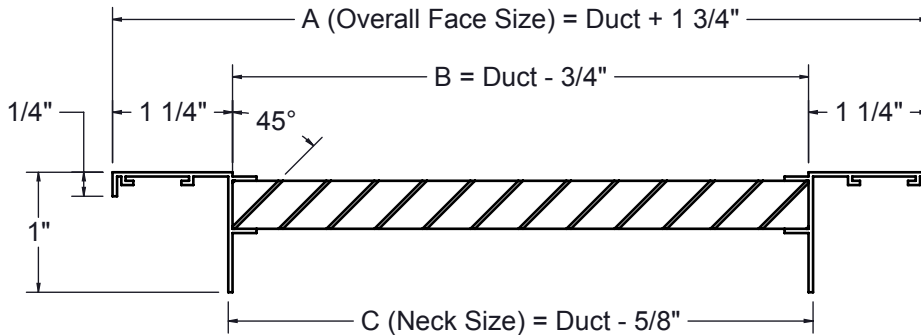

- Aluminum Construction
- Eggcrate Blades are set at 45 degrees to allow for visual privacy
- Available in four sizes only: 10x10, 10x22, 22x22, and 22x46
- For use with standard T-bars
- Finish is White

Listed Duct Size	Dimensions (Inches)		
	A	B	C
10x10	11 3/4 x 11 3/4	9 1/4 x 9 1/4	9 3/8 x 9 3/8
10x22	11 3/4 x 23 3/4	9 1/4 x 21 1/4	9 3/8 x 21 3/8
22x22	23 3/4 x 23 3/4	21 1/4 x 21 1/4	21 3/8 x 21 3/8
22x46	23 3/4 x 47 3/4	21 1/4 x 45 1/4	21 3/8 x 45 3/8

Dimensions in inches

Job: _____	Tag: _____	<b>VPER</b> <b>Visual Privacy Eggcrate</b> <b>Return Grille</b>
Location: _____	Submitted By: _____	
Architect: _____	SD - 2200      Rev: A (06/14)	
Engineer: _____		
Contractor: _____		