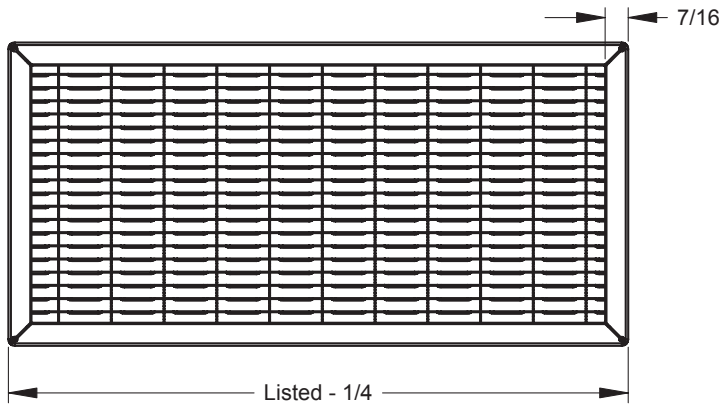

PRODUCT DIMENSIONS

G-Series: A-Core

GOA

GAA

GMA

Grilles & Registers

PRODUCT DIMENSIONS

G-Series: A-Core Deflection

15° Down

15° Up

Front

Back

5° Down

5° Up

PRODUCT DIMENSIONS

G-Series: R-Core

GOR

GAR

GMR

PRODUCT DIMENSIONS

G-Series: V-Core

GOV

GAV

Note: Not available w/ M-Frame