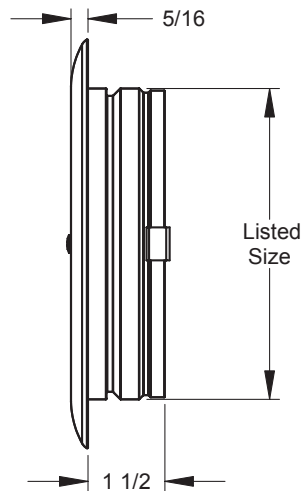

PRODUCT DIMENSIONS

G-Series: A-Core

GOA

GAA

GMA

Grilles & Registers

PRODUCT DIMENSIONS

G-Series: A-Core Deflection

15° Down

15° Up

Front

Back

5° Down

5° Up

PRODUCT DIMENSIONS

G-Series: R-Core

GOR

GAR

GMR

PRODUCT DIMENSIONS

G-Series: V-Core

GOV

GAV

Note: Not available w/ M-Frame