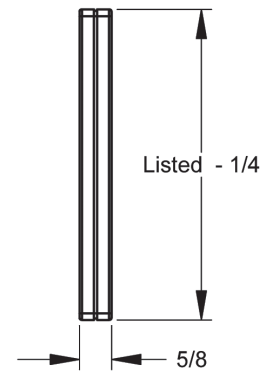

PRODUCT DIMENSIONS

G-Series: A-Core

GOA

GAA

GMA

Grilles & Registers

PRODUCT DIMENSIONS

G-Series: A-Core Deflection

15° Down

15° Up

Front

Back

5° Down

5° Up

PRODUCT DIMENSIONS

G-Series: R-Core

GOR

GAR

GMR

PRODUCT DIMENSIONS

G-Series: V-Core

GOV

GAV

Note: Not available w/ M-Frame