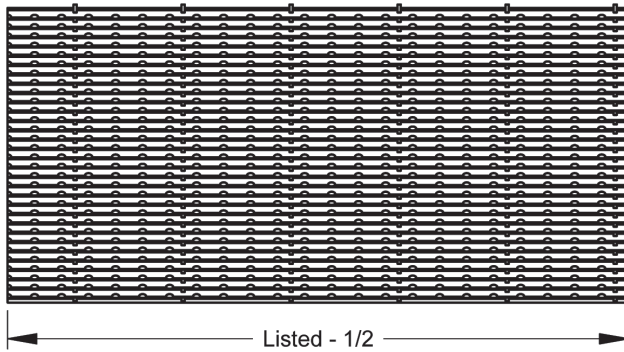

15° Down

15° Up

Front

Back

5° Down

5° Up

PRODUCT DIMENSIONS

G-Series: R-Core

GOR

GAR

GMR

PRODUCT DIMENSIONS

G-Series: V-Core

GOV

GAV

Note: Not available w/ M-Frame