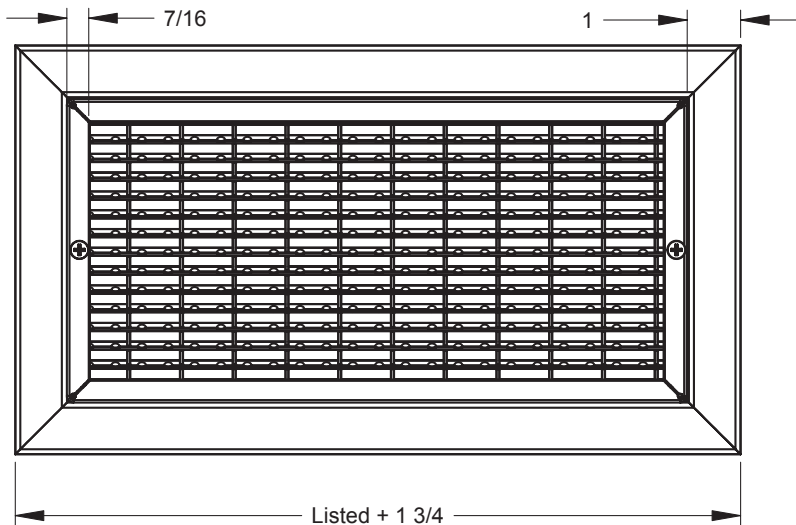

PRODUCT DIMENSIONS

G-Series: A-Core

GOA

GAA

GMA

Grilles & Registers

PRODUCT DIMENSIONS

G-Series: A-Core Deflection

15° Down

15° Up

Front

Back

5° Down

5° Up

PRODUCT DIMENSIONS

G-Series: R-Core

GOR

GAR

GMR

PRODUCT DIMENSIONS

G-Series: V-Core

GOV

GAV

Note: Not available w/ M-Frame