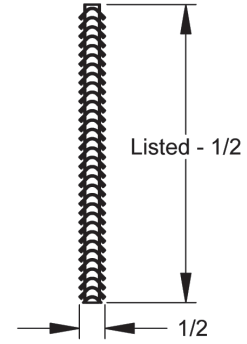

15° Down

15° Up

Front

Back

5° Down

5° Up

PRODUCT DIMENSIONS

G-Series: R-Core

GOR

GAR

GMR

PRODUCT DIMENSIONS

G-Series: V-Core

GOV

GAV

Note: Not available w/ M-Frame