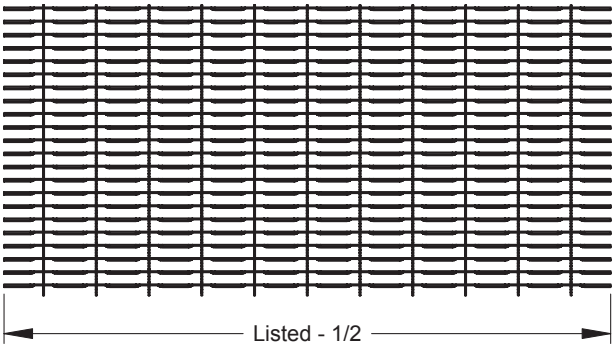

PRODUCT DIMENSIONS

G-Series: A-Core

GOA

GAA

GMA

Grilles & Registers

PRODUCT DIMENSIONS

G-Series: A-Core Deflection

15° Down

15° Up

Front

Back

5° Down

5° Up

PRODUCT DIMENSIONS

G-Series: R-Core

GOR

GAR

GMR

PRODUCT DIMENSIONS

G-Series: V-Core

GOV

GAV

Note: Not available w/ M-Frame