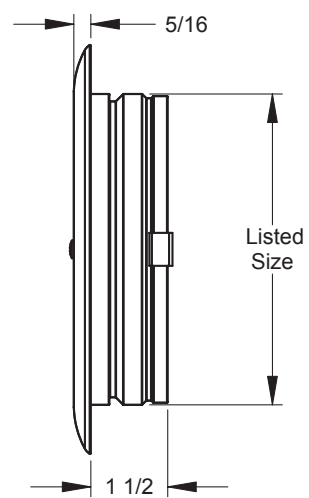

PRODUCT DIMENSIONS

G-Series: A-Core

GOA

GAA

GMA

Grilles & Registers

PRODUCT DIMENSIONS

G-Series: A-Core Deflection

15° Down

15° Up

Front

Back

5° Down

5° Up

PRODUCT DIMENSIONS

G-Series: R-Core

GOR

GAR

GMR

PRODUCT DIMENSIONS

G-Series: V-Core

GOV

GAV

Note: Not available w/ M-Frame