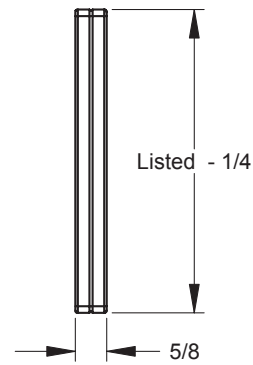

PRODUCT DIMENSIONS

G-Series: A-Core

GOA

GAA

GMA

Grilles & Registers

PRODUCT DIMENSIONS

G-Series: A-Core Deflection

15° Down

15° Up

Front

Back

5° Down

5° Up

PRODUCT DIMENSIONS

G-Series: R-Core

GOR

GAR

GMR

PRODUCT DIMENSIONS

G-Series: V-Core

GOV

GAV

Note: Not available w/ M-Frame