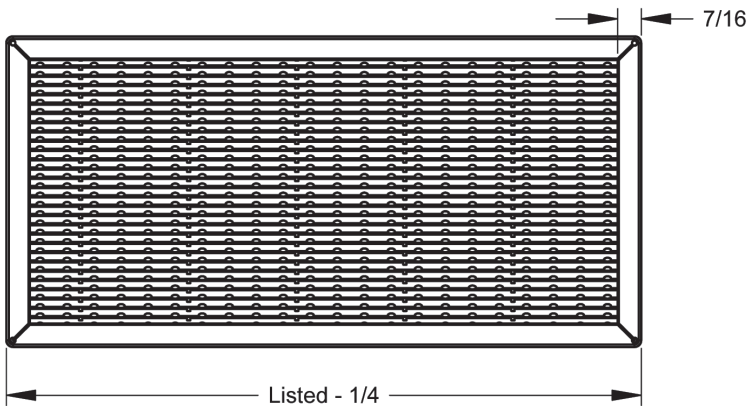

15° Down

15° Up

Front

Back

5° Down

5° Up

PRODUCT DIMENSIONS

G-Series: R-Core

GOR

GAR

GMR

PRODUCT DIMENSIONS

G-Series: V-Core

GOV

GAV

Note: Not available w/ M-Frame