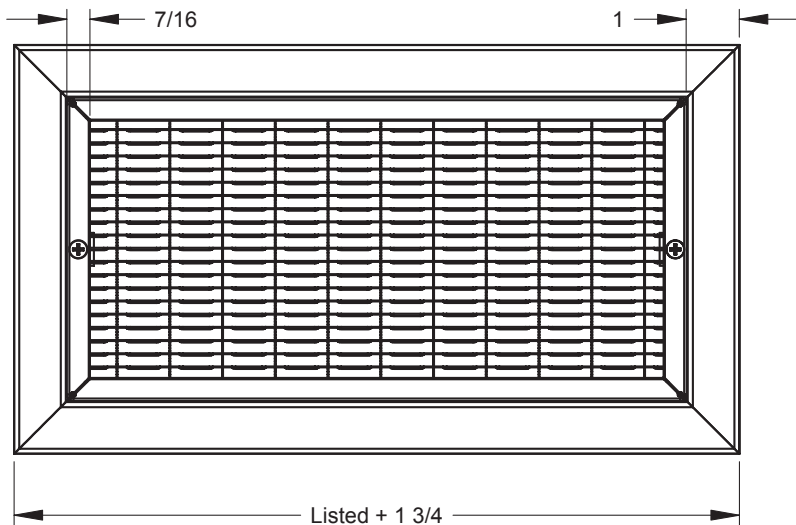

PRODUCT DIMENSIONS

G-Series: A-Core

GOA

GAA

GMA

Grilles & Registers

PRODUCT DIMENSIONS

G-Series: A-Core Deflection

15° Down

15° Up

Front

Back

5° Down

5° Up

PRODUCT DIMENSIONS

G-Series: R-Core

GOR

GAR

GMR

PRODUCT DIMENSIONS

G-Series: V-Core

GOV

GAV

Note: Not available w/ M-Frame