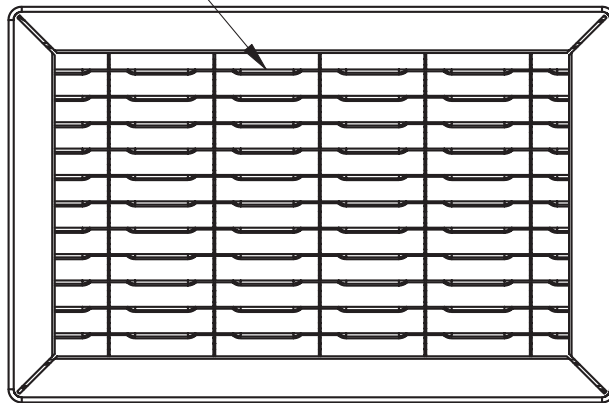

PRODUCT DIMENSIONS

G-Series: A-Core

GOA

GAA

GMA

Grilles & Registers

PRODUCT DIMENSIONS

G-Series: A-Core Deflection

15° Down

15° Up

Front

Back

5° Down

5° Up

PRODUCT DIMENSIONS

G-Series: R-Core

GOR

GAR

GMR

PRODUCT DIMENSIONS

G-Series: V-Core

GOV

GAV

Note: Not available w/ M-Frame