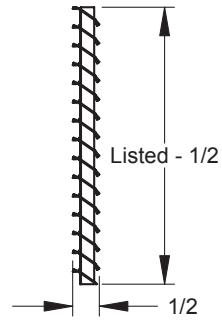

PRODUCT DIMENSIONS

G-Series: A-Core

GOA

GAA

GMA

Grilles & Registers

PRODUCT DIMENSIONS

G-Series: A-Core Deflection

15° Down

15° Up

Front

Back

5° Down

5° Up

PRODUCT DIMENSIONS

G-Series: R-Core

GOR

GAR

GMR

PRODUCT DIMENSIONS

G-Series: V-Core

GOV

GAV

Note: Not available w/ M-Frame