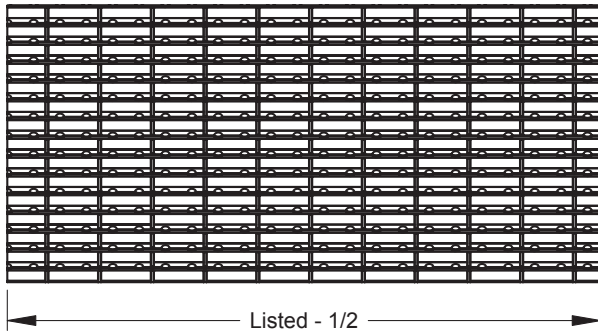

PRODUCT DIMENSIONS

G-Series: A-Core

GOA

GAA

GMA

Grilles & Registers

PRODUCT DIMENSIONS

G-Series: A-Core Deflection

15° Down

15° Up

Front

Back

5° Down

5° Up

PRODUCT DIMENSIONS

G-Series: R-Core

GOR

GAR

GMR

PRODUCT DIMENSIONS

G-Series: V-Core

GOV

GAV

Note: Not available w/ M-Frame