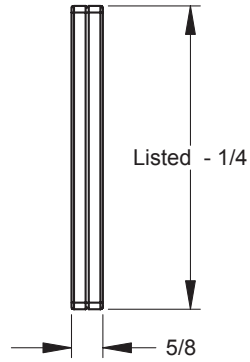

PRODUCT DIMENSIONS

G-Series: A-Core

GOA

GAA

GMA

Grilles & Registers

PRODUCT DIMENSIONS

G-Series: A-Core Deflection

15° Down

15° Up

Front

Back

5° Down

5° Up

PRODUCT DIMENSIONS

G-Series: R-Core

GOR

GAR

GMR

PRODUCT DIMENSIONS

G-Series: V-Core

GOV

GAV

Note: Not available w/ M-Frame