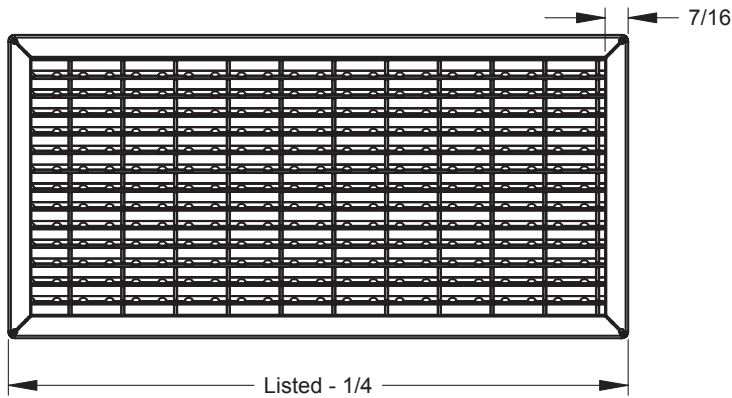

PRODUCT DIMENSIONS

G-Series: A-Core

GOA

GAA

GMA

Grilles & Registers

PRODUCT DIMENSIONS

G-Series: A-Core Deflection

15° Down

15° Up

Front

Back

5° Down

5° Up

PRODUCT DIMENSIONS

G-Series: R-Core

GOR

GAR

GMR

PRODUCT DIMENSIONS

G-Series: V-Core

GOV

GAV

Note: Not available w/ M-Frame