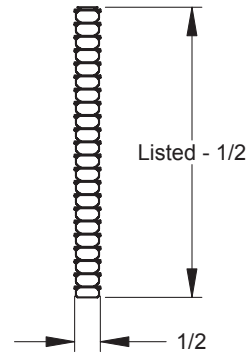

PRODUCT DIMENSIONS

G-Series: A-Core

GOA

GAA

GMA

Grilles & Registers

PRODUCT DIMENSIONS

G-Series: A-Core Deflection

15° Down

15° Up

Front

Back

5° Down

5° Up

PRODUCT DIMENSIONS

G-Series: R-Core

GOR

GAR

GMR

PRODUCT DIMENSIONS

G-Series: V-Core

GOV

GAV

Note: Not available w/ M-Frame