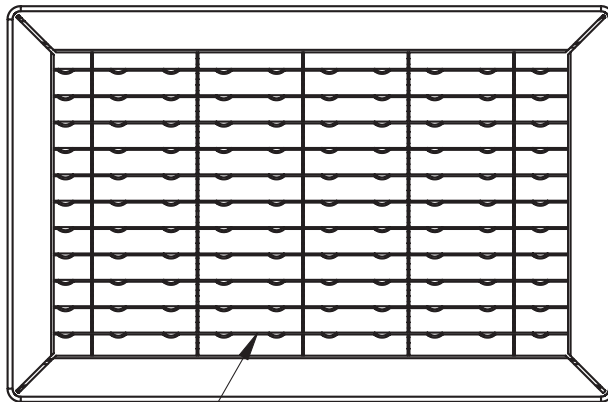

PRODUCT DIMENSIONS

G-Series: A-Core

GOA

GAA

GMA

Grilles & Registers

PRODUCT DIMENSIONS

G-Series: A-Core Deflection

15° Down

15° Up

Front

Back

5° Down

5° Up

PRODUCT DIMENSIONS

G-Series: R-Core

GOR

GAR

GMR

PRODUCT DIMENSIONS

G-Series: V-Core

GOV

GAV

Note: Not available w/ M-Frame