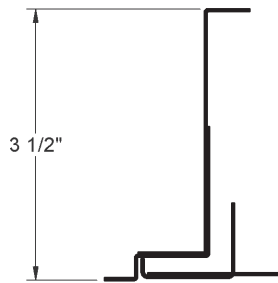

PRODUCT DIMENSIONS

T75FB, T85DFB, T75DFB, T85DFB

T75/T85FB & T75/T85DFB
A75/A85FB & A75/A85DFB

FILTER BACK GRILLE FRAME AND FASTENER STYLES

1" FILTER FRAME

1/4 TURN FASTENER

2" FILTER FRAME

KNURLED KNOB FASTENER