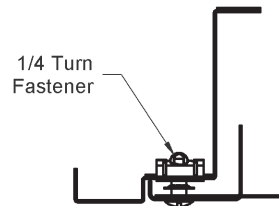

PRODUCT DIMENSIONS

T75FB, T85DFB, T75DFB, T85DFB

T75/T85FB & T75/T85DFB
A75/A85FB & A75/A85DFB

FILTER BACK GRILLE FRAME AND FASTENER STYLES

1" FILTER FRAME

1/4 TURN FASTENER

2" FILTER FRAME

KNURLED KNOB FASTENER