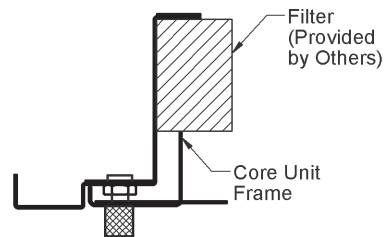

PRODUCT DIMENSIONS

T70FB, T80FB, T70DFB, T80DFB

T70/80FB & T70/80DFB
A70/80FB & A70/80DFB

FILTER BACK GRILLE FRAME AND FASTENER STYLES

1" FILTER FRAME

1/4 TURN FASTENER

2" FILTER FRAME

KNURLED KNOB FASTENER