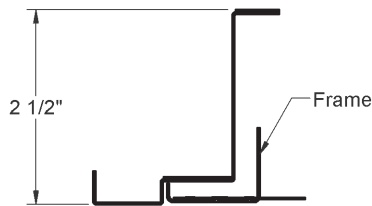

PRODUCT DIMENSIONS

T70FB, T80FB, T70DFB, T80DFB

T70/80FB & T70/80DFB
A70/80FB & A70/80DFB

FILTER BACK GRILLE FRAME AND FASTENER STYLES

1" FILTER FRAME

1/4 TURN FASTENER

2" FILTER FRAME

KNURLED KNOB FASTENER

PRODUCT DIMENSIONS

T75FB, T85DFB, T75DFB, T85DFB

T75/T85FB & T75/T85DFB
A75/A85FB & A75/A85DFB

FILTER BACK GRILLE FRAME AND FASTENER STYLES

1" FILTER FRAME

1/4 TURN FASTENER

2" FILTER FRAME

KNURLED KNOB FASTENER