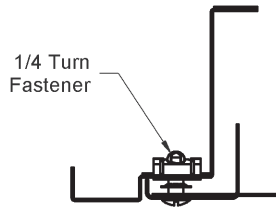

PRODUCT DIMENSIONS

T70FB, T80FB, T70DFB, T80DFB

T70/80FB & T70/80DFB
A70/80FB & A70/80DFB

FILTER BACK GRILLE FRAME AND FASTENER STYLES

1" FILTER FRAME

1/4 TURN FASTENER

2" FILTER FRAME

KNURLED KNOB FASTENER