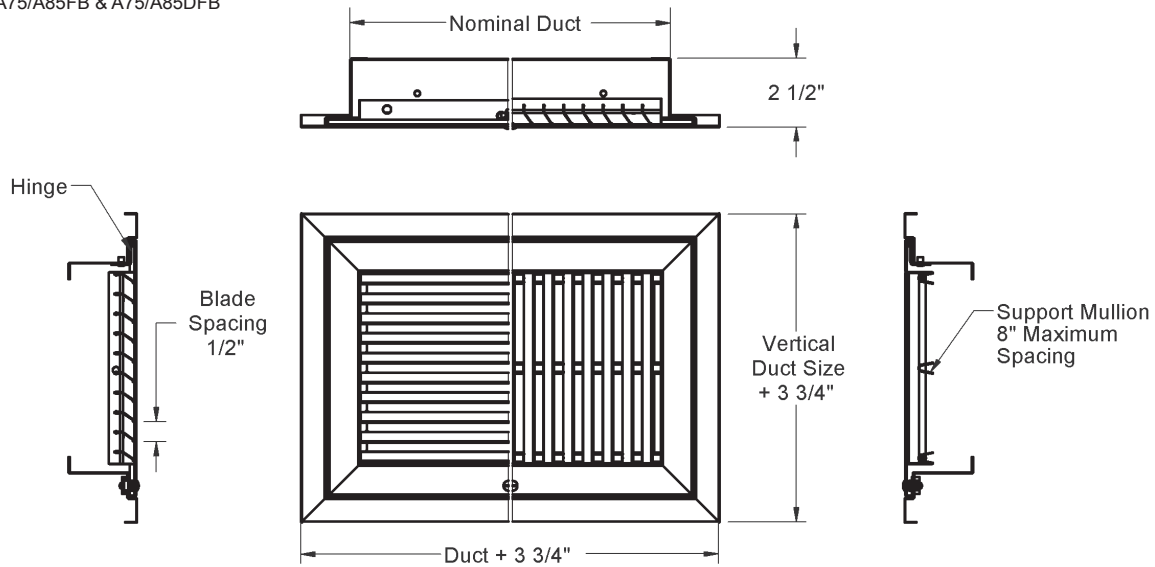

PRODUCT DIMENSIONS

T70FB, T80FB, T70DFB, T80DFB

T70/80FB & T70/80DFB
A70/80FB & A70/80DFB

FILTER BACK GRILLE FRAME AND FASTENER STYLES

1" FILTER FRAME

1/4 TURN FASTENER

2" FILTER FRAME

KNURLED KNOB FASTENER

PRODUCT DIMENSIONS

T75FB, T85DFB, T75DFB, T85DFB

T75/T85FB & T75/T85DFB
A75/A85FB & A75/A85DFB

FILTER BACK GRILLE FRAME AND FASTENER STYLES

1" FILTER FRAME

1/4 TURN FASTENER

2" FILTER FRAME

KNURLED KNOB FASTENER