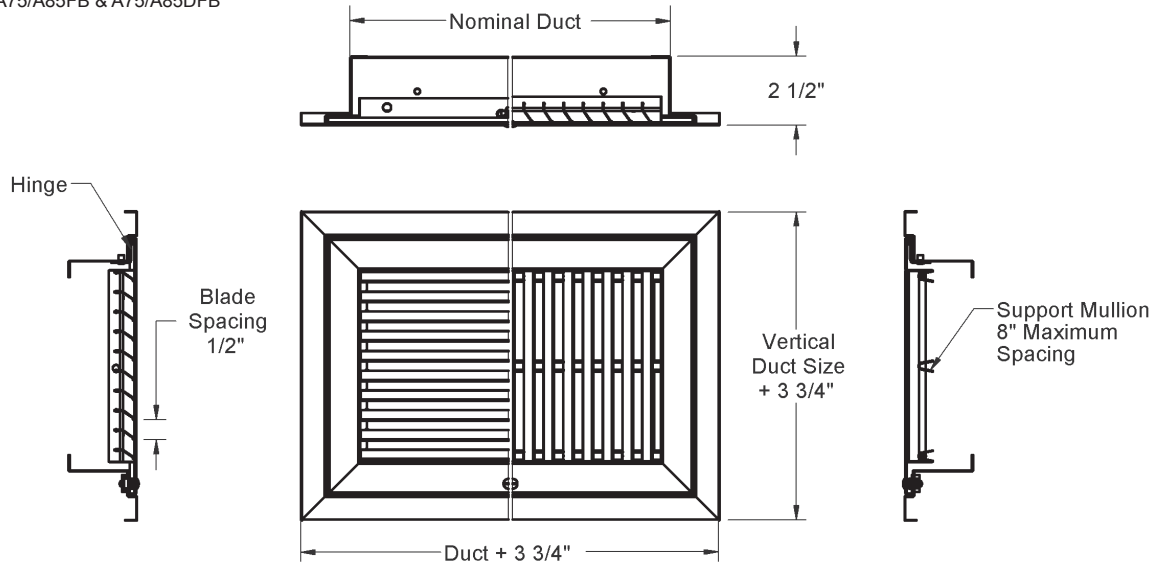

PRODUCT DIMENSIONS

T70FB, T80FB, T70DFB, T80DFB

T70/80FB & T70/80DFB
A70/80FB & A70/80DFB

FILTER BACK GRILLE FRAME AND FASTENER STYLES

1" FILTER FRAME

1/4 TURN FASTENER

2" FILTER FRAME

KNURLED KNOB FASTENER

PRODUCT DIMENSIONS

T75FB, T85DFB, T75DFB, T85DFB

T75/T85FB & T75/T85DFB
A75/A85FB & A75/A85DFB

FILTER BACK GRILLE FRAME AND FASTENER STYLES

1" FILTER FRAME

1/4 TURN FASTENER

2" FILTER FRAME

KNURLED KNOB FASTENER