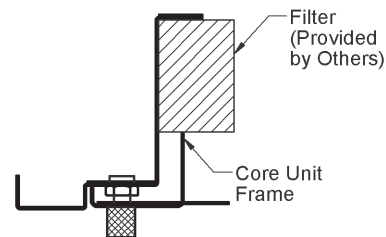

PRODUCT DIMENSIONS

T75FB, T85DFB, T75DFB, T85DFB

T75/T85FB & T75/T85DFB
A75/A85FB & A75/A85DFB

FILTER BACK GRILLE FRAME AND FASTENER STYLES

1" FILTER FRAME

1/4 TURN FASTENER

2" FILTER FRAME

KNURLED KNOB FASTENER