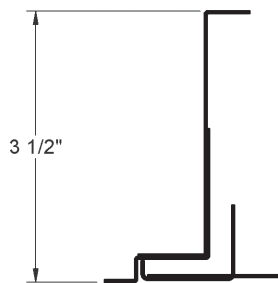

PRODUCT DIMENSIONS

T75FB, T85DFB, T75DFB, T85DFB

T75/T85FB & T75/T85DFB
A75/A85FB & A75/A85DFB

FILTER BACK GRILLE FRAME AND FASTENER STYLES

1" FILTER FRAME

1/4 TURN FASTENER

2" FILTER FRAME

KNURLED KNOB FASTENER