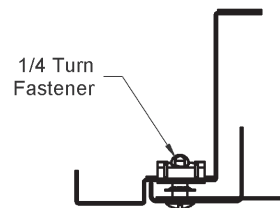

PRODUCT DIMENSIONS

T75FB, T85DFB, T75DFB, T85DFB

T75/T85FB & T75/T85DFB
A75/A85FB & A75/A85DFB

FILTER BACK GRILLE FRAME AND FASTENER STYLES

1" FILTER FRAME

1/4 TURN FASTENER

2" FILTER FRAME

KNURLED KNOB FASTENER