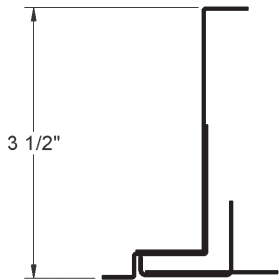

PRODUCT DIMENSIONS

T70FB, T80FB, T70DFB, T80DFB

T70/80FB & T70/80DFB
A70/80FB & A70/80DFB

FILTER BACK GRILLE FRAME AND FASTENER STYLES

1" FILTER FRAME

1/4 TURN FASTENER

2" FILTER FRAME

KNURLED KNOB FASTENER

PRODUCT DIMENSIONS

T75FB, T85DFB, T75DFB, T85DFB

T75/T85FB & T75/T85DFB
A75/A85FB & A75/A85DFB

FILTER BACK GRILLE FRAME AND FASTENER STYLES

1" FILTER FRAME

1/4 TURN FASTENER

2" FILTER FRAME

KNURLED KNOB FASTENER