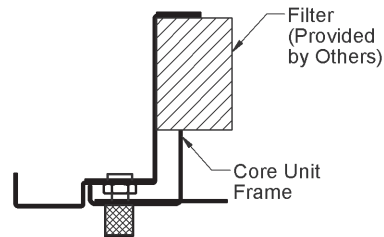

PRODUCT DIMENSIONS

T75FB, T85DFB, T75DFB, T85DFB

T75/T85FB & T75/T85DFB
A75/A85FB & A75/A85DFB

FILTER BACK GRILLE FRAME AND FASTENER STYLES

1" FILTER FRAME

1/4 TURN FASTENER

2" FILTER FRAME

KNURLED KNOB FASTENER