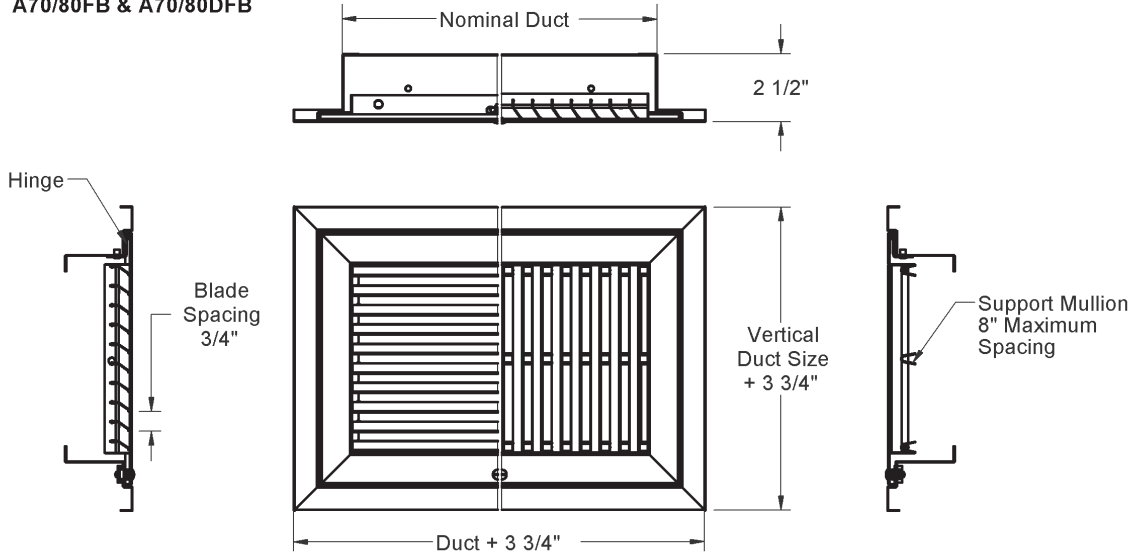

PRODUCT DIMENSIONS

T70FB, T80FB, T70DFB, T80DFB

T70/80FB & T70/80DFB
A70/80FB & A70/80DFB

FILTER BACK GRILLE FRAME AND FASTENER STYLES

1" FILTER FRAME

1/4 TURN FASTENER

2" FILTER FRAME

KNURLED KNOB FASTENER

PRODUCT DIMENSIONS

T75FB, T85DFB, T75DFB, T85DFB

T75/T85FB & T75/T85DFB
A75/A85FB & A75/A85DFB

FILTER BACK GRILLE FRAME AND FASTENER STYLES

1" FILTER FRAME

1/4 TURN FASTENER

2" FILTER FRAME

KNURLED KNOB FASTENER