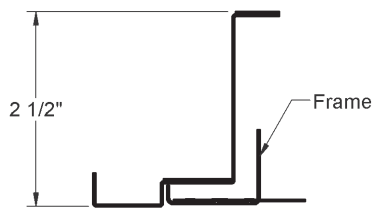

PRODUCT DIMENSIONS

T70FB, T80FB, T70DFB, T80DFB

T70/80FB & T70/80DFB
A70/80FB & A70/80DFB

FILTER BACK GRILLE FRAME AND FASTENER STYLES

1" FILTER FRAME

1/4 TURN FASTENER

2" FILTER FRAME

KNURLED KNOB FASTENER

PRODUCT DIMENSIONS

T75FB, T85DFB, T75DFB, T85DFB

T75/T85FB & T75/T85DFB
A75/A85FB & A75/A85DFB

FILTER BACK GRILLE FRAME AND FASTENER STYLES

1" FILTER FRAME

1/4 TURN FASTENER

2" FILTER FRAME

KNURLED KNOB FASTENER