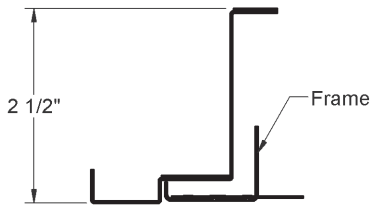

PRODUCT DIMENSIONS

T70FB, T80FB, T70DFB, T80DFB

T70/80FB & T70/80DFB
A70/80FB & A70/80DFB

FILTER BACK GRILLE FRAME AND FASTENER STYLES

1" FILTER FRAME

1/4 TURN FASTENER

2" FILTER FRAME

KNURLED KNOB FASTENER

PRODUCT DIMENSIONS

T75FB, T85DFB, T75DFB, T85DFB

T75/T85FB & T75/T85DFB
A75/A85FB & A75/A85DFB

FILTER BACK GRILLE FRAME AND FASTENER STYLES

1" FILTER FRAME

1/4 TURN FASTENER

2" FILTER FRAME

KNURLED KNOB FASTENER