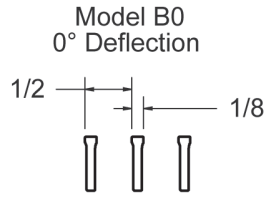

ARCHITECTURAL STYLES

4000 Series

Available Cores

Margin Style	A	B
025	1/4	D - 1/4
050	1/2	D + 1/4
075	3/4	D + 3/4
100	1	D + 1 1/4
125	1 1/4	D + 1 3/4

Core Only

Margins Only

1SL

2SL

DIMENSIONS IN INCHES