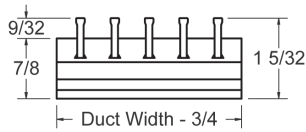

ARCHITECTURAL STYLES

4000 Series

Available Cores

Margin Style	A	B
025	1/4	D - 1/4
050	1/2	D + 1/4
075	3/4	D + 3/4
100	1	D + 1 1/4
125	1 1/4	D + 1 3/4

Core Only

Margins Only

1SL

2SL

DIMENSIONS IN INCHES