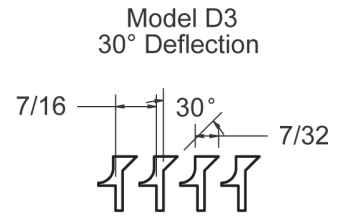

ARCHITECTURAL STYLES

4000 Series

Available Cores

Margin Style	A	B
025	1/4	D - 1/4
050	1/2	D + 1/4
075	3/4	D + 3/4
100	1	D + 1 1/4
125	1 1/4	D + 1 3/4

Core Only

Margins Only

1SL

2SL

DIMENSIONS IN INCHES