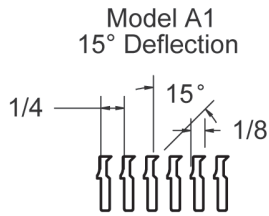

ARCHITECTURAL STYLES

4000 Series

Available Cores

Margin Style	A	B
025	1/4	D - 1/4
050	1/2	D + 1/4
075	3/4	D + 3/4
100	1	D + 1 1/4
125	1 1/4	D + 1 3/4

Core Only

Margins Only

1SL

2SL

DIMENSIONS IN INCHES