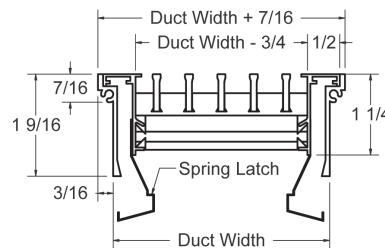

ARCHITECTURAL STYLES

4000 Series

Available Cores

Margin Style	A	B
025	1/4	D - 1/4
050	1/2	D + 1/4
075	3/4	D + 3/4
100	1	D + 1 1/4
125	1 1/4	D + 1 3/4

Core Only

Margins Only

1SL

2SL

DIMENSIONS IN INCHES