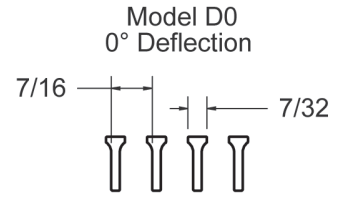

ARCHITECTURAL STYLES

4000 Series

Available Cores

Margin Style	A	B
025	1/4	D - 1/4
050	1/2	D + 1/4
075	3/4	D + 3/4
100	1	D + 1 1/4
125	1 1/4	D + 1 3/4

Core Only

Margins Only

1SL

2SL

DIMENSIONS IN INCHES