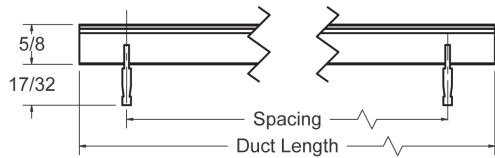

ARCHITECTURAL STYLES

4000 Series

Available Cores

Margin Style	A	B
025	1/4	D - 1/4
050	1/2	D + 1/4
075	3/4	D + 3/4
100	1	D + 1 1/4
125	1 1/4	D + 1 3/4

Core Only

Margins Only

1SL

2SL

DIMENSIONS IN INCHES