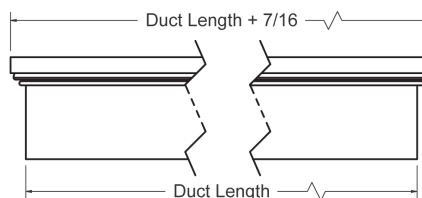

ARCHITECTURAL STYLES

4000 Series

Available Cores

Margin Style	A	B
025	1/4	D - 1/4
050	1/2	D + 1/4
075	3/4	D + 3/4
100	1	D + 1 1/4
125	1 1/4	D + 1 3/4

Core Only

Margins Only

1SL

2SL

DIMENSIONS IN INCHES