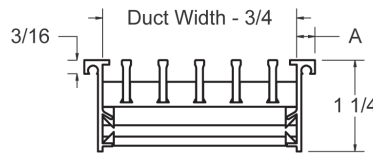

ARCHITECTURAL STYLES

4000 Series

Available Cores

Margin Style	A	B
025	1/4	D - 1/4
050	1/2	D + 1/4
075	3/4	D + 3/4
100	1	D + 1 1/4
125	1 1/4	D + 1 3/4

Core Only

Margins Only

1SL

2SL

DIMENSIONS IN INCHES