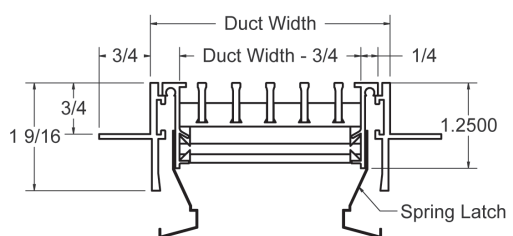

ARCHITECTURAL STYLES

4000 Series

Available Cores

Margin Style	A	B
025	1/4	D - 1/4
050	1/2	D + 1/4
075	3/4	D + 3/4
100	1	D + 1 1/4
125	1 1/4	D + 1 3/4

Core Only

Margins Only

1SL

2SL

DIMENSIONS IN INCHES