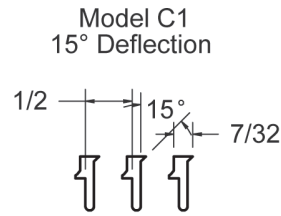

ARCHITECTURAL STYLES

4000 Series

Available Cores

Margin Style	A	B
025	1/4	D - 1/4
050	1/2	D + 1/4
075	3/4	D + 3/4
100	1	D + 1 1/4
125	1 1/4	D + 1 3/4

Core Only

Margins Only

1SL

2SL

DIMENSIONS IN INCHES