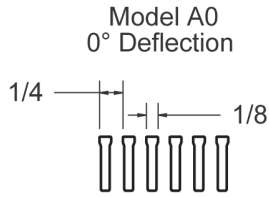

ARCHITECTURAL STYLES

4000 Series

Available Cores

Margin Style	A	B
025	1/4	D - 1/4
050	1/2	D + 1/4
075	3/4	D + 3/4
100	1	D + 1 1/4
125	1 1/4	D + 1 3/4

Core Only

Margins Only

1SL

2SL

DIMENSIONS IN INCHES