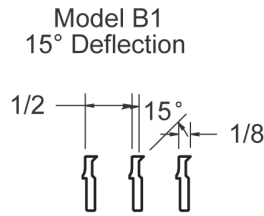

ARCHITECTURAL STYLES

4000 Series

Available Cores

Margin Style	A	B
025	1/4	D - 1/4
050	1/2	D + 1/4
075	3/4	D + 3/4
100	1	D + 1 1/4
125	1 1/4	D + 1 3/4

Core Only

Margins Only

1SL

2SL

DIMENSIONS IN INCHES