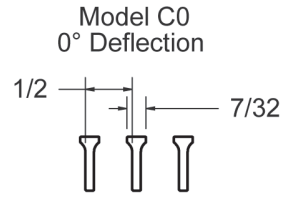

ARCHITECTURAL STYLES

4000 Series

Available Cores

Margin Style	A	B
025	1/4	D - 1/4
050	1/2	D + 1/4
075	3/4	D + 3/4
100	1	D + 1 1/4
125	1 1/4	D + 1 3/4

Core Only

Margins Only

1SL

2SL

DIMENSIONS IN INCHES