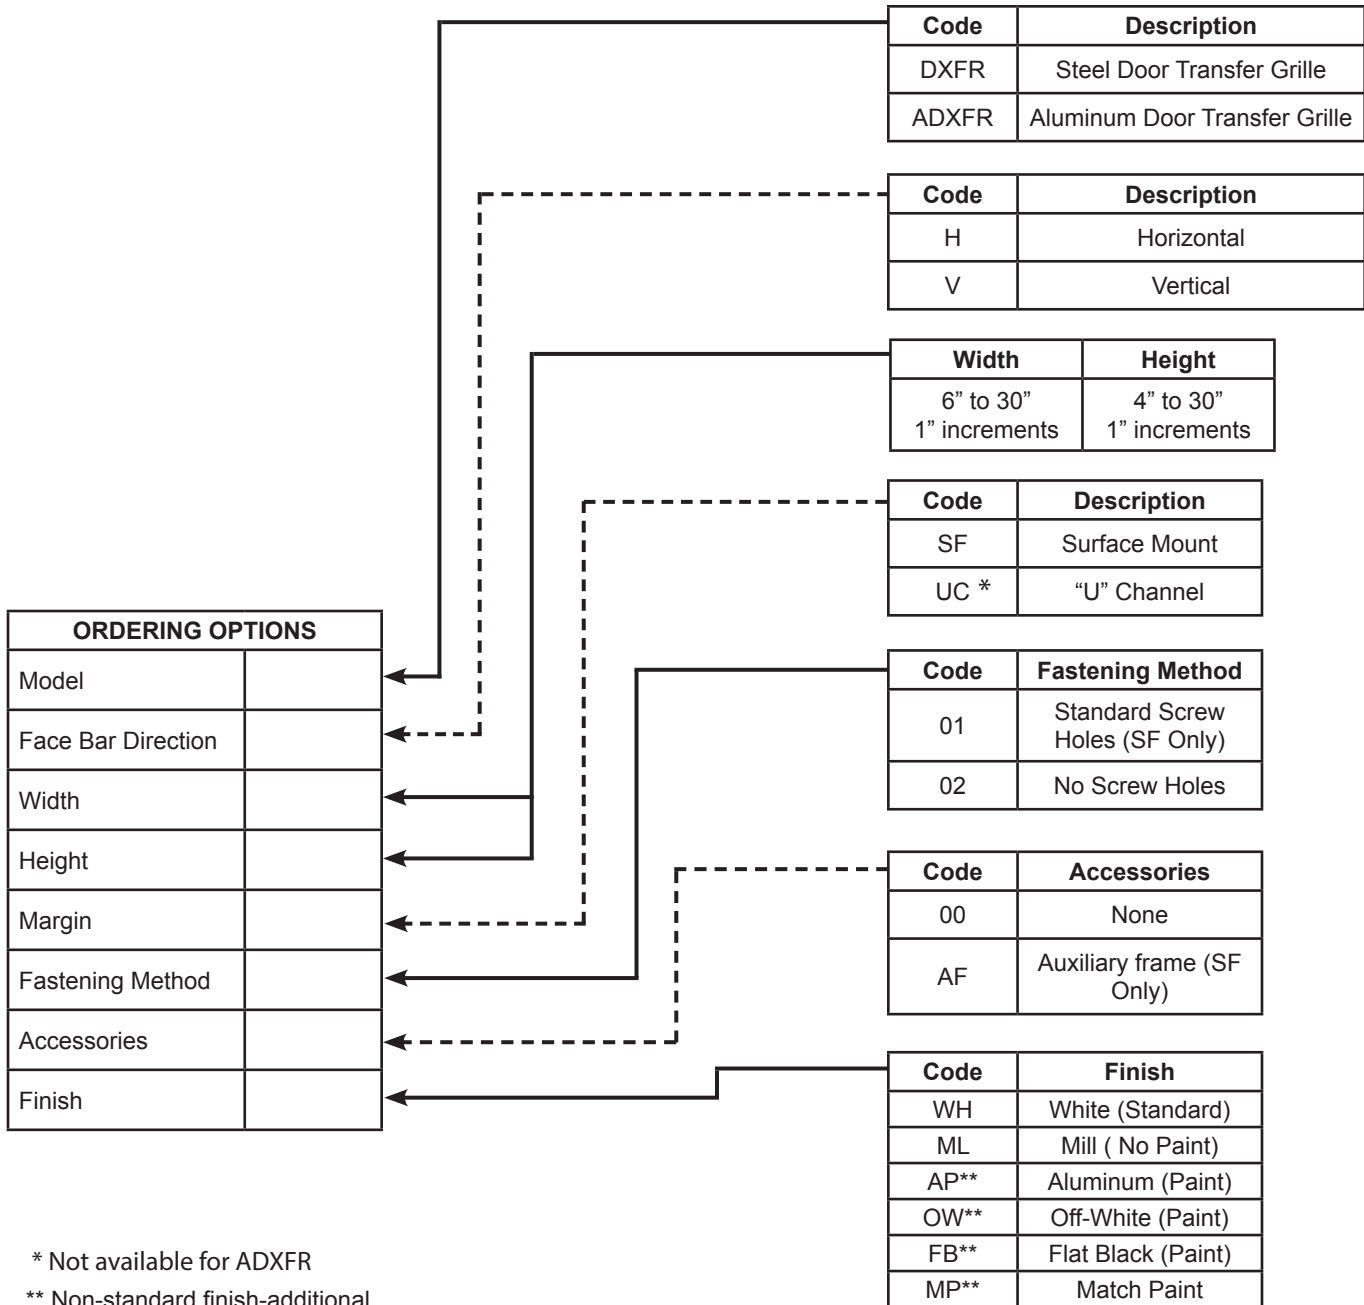

DXFR/ADXFR

Door Transfer Grille

Steel & Aluminum Construction

HOW TO SPECIFY

* Not available for ADXFR

** Non-standard finish-additional charges and only available on standard leadtime