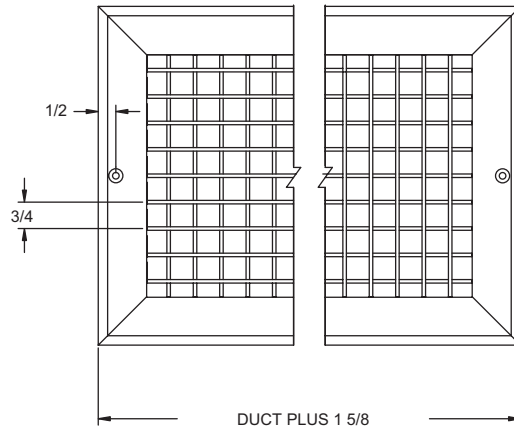

PRODUCT DIMENSIONS

T50SS, T60SS

T50SS
With SSOBD Shown

SF Frame (Surface Mount)

T60SS
Shown

LT Frame (Lay-in T-Bar) Detail

Adjustable Blade Detail

PRODUCT DIMENSIONS

T54SS, T64SS

T54SS
With SSOBD Shown

SF Frame (Surface Mount)

T64SS
Shown

LT Frame (Lay-in T-Bar) Detail

DIMENSIONS IN INCHES