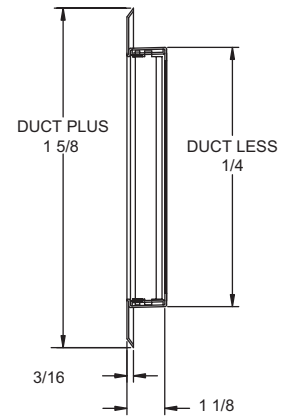

PRODUCT DIMENSIONS

T50SS, T60SS

T50SS
With SSOBD Shown

SF Frame (Surface Mount)

T60SS
Shown

LT Frame (Lay-in T-Bar) Detail

Adjustable Blade Detail

PRODUCT DIMENSIONS

T54SS, T64SS

T54SS
With SSOBD Shown

SF Frame (Surface Mount)

T64SS
Shown

LT Frame (Lay-in T-Bar) Detail

DIMENSIONS IN INCHES