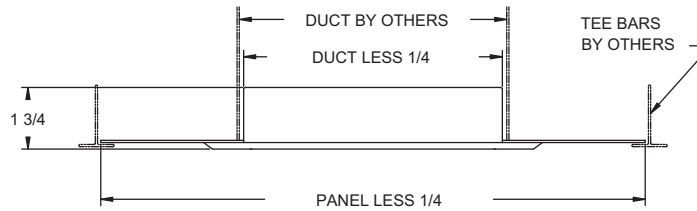

PRODUCT DIMENSIONS

T50SS, T60SS

T50SS
With SSOBD Shown

SF Frame (Surface Mount)

T60SS
Shown

LT Frame (Lay-in T-Bar) Detail

Adjustable Blade Detail

PRODUCT DIMENSIONS

T54SS, T64SS

T54SS
With SSOBD Shown

SF Frame (Surface Mount)

T64SS
Shown

LT Frame (Lay-in T-Bar) Detail

DIMENSIONS IN INCHES