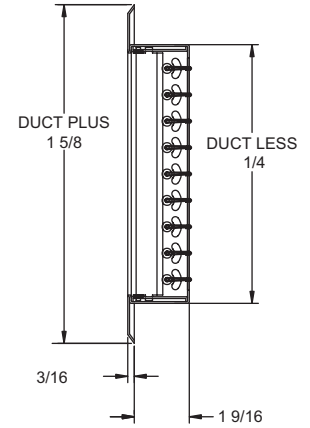

PRODUCT DIMENSIONS

T50SS, T60SS

T50SS
With SSOBD Shown

SF Frame (Surface Mount)

T60SS
Shown

LT Frame (Lay-in T-Bar) Detail

Adjustable Blade Detail

PRODUCT DIMENSIONS

T54SS, T64SS

T54SS
With SSOBD Shown

SF Frame (Surface Mount)

T64SS
Shown

LT Frame (Lay-in T-Bar) Detail

DIMENSIONS IN INCHES