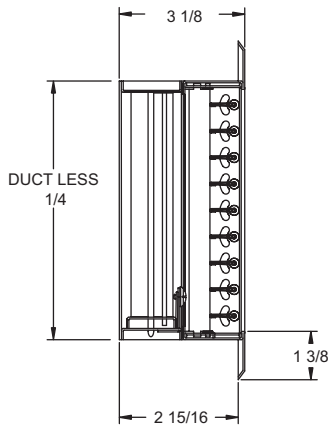

PRODUCT DIMENSIONS

T50SS, T60SS

T50SS
With SSOBD Shown

SF Frame (Surface Mount)

T60SS
Shown

LT Frame (Lay-in T-Bar) Detail

Adjustable Blade Detail

PRODUCT DIMENSIONS

T54SS, T64SS

T54SS
With SSOBD Shown

SF Frame (Surface Mount)

T64SS
Shown

LT Frame (Lay-in T-Bar) Detail

DIMENSIONS IN INCHES