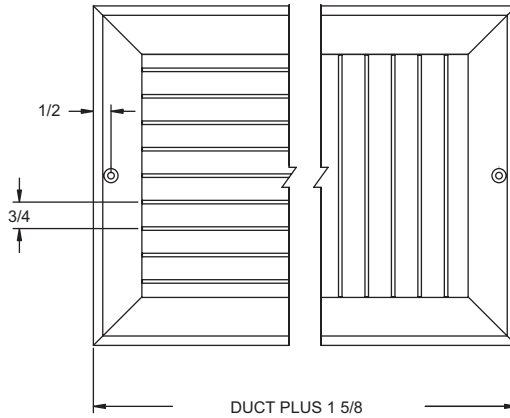

PRODUCT DIMENSIONS

T50SS, T60SS

T50SS
With SSOBD Shown

SF Frame (Surface Mount)

T60SS
Shown

LT Frame (Lay-in T-Bar) Detail

Adjustable Blade Detail

PRODUCT DIMENSIONS

T54SS, T64SS

T54SS
With SSOBD Shown

SF Frame (Surface Mount)

T64SS
Shown

LT Frame (Lay-in T-Bar) Detail

DIMENSIONS IN INCHES