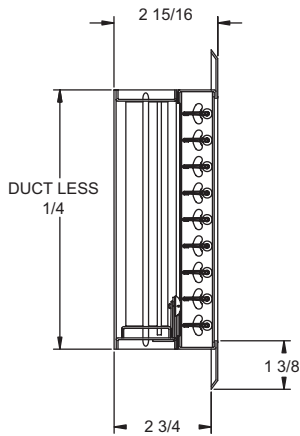

PRODUCT DIMENSIONS

T50SS, T60SS

T50SS
With SSOBD Shown

SF Frame (Surface Mount)

T60SS
Shown

LT Frame (Lay-in T-Bar) Detail

Adjustable Blade Detail

PRODUCT DIMENSIONS

T54SS, T64SS

T54SS
With SSOBD Shown

SF Frame (Surface Mount)

T64SS
Shown

LT Frame (Lay-in T-Bar) Detail

DIMENSIONS IN INCHES