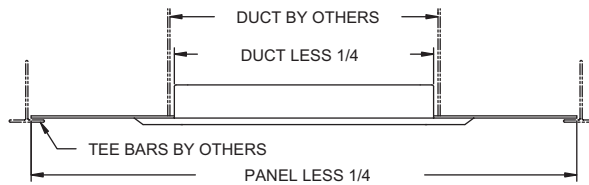

PRODUCT DIMENSIONS

T50SS, T60SS

T50SS
With SSOBD Shown

SF Frame (Surface Mount)

T60SS
Shown

LT Frame (Lay-in T-Bar) Detail

Adjustable Blade Detail

PRODUCT DIMENSIONS

T54SS, T64SS

T54SS
With SSOBD Shown

SF Frame (Surface Mount)

T64SS
Shown

LT Frame (Lay-in T-Bar) Detail

DIMENSIONS IN INCHES