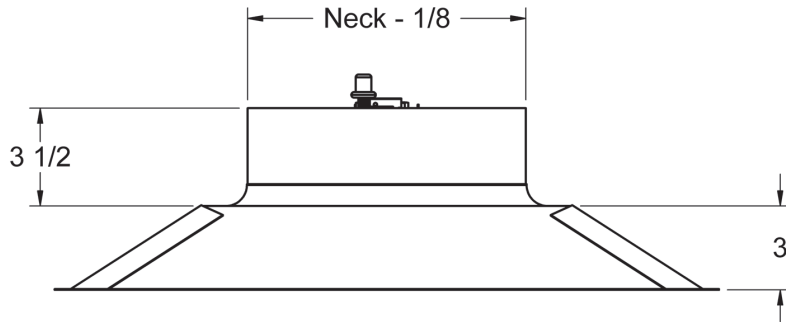

# PRODUCT DIMENSIONS

SC

## Frame Styles

FL

LT

PL

SF\*

		Available Frame Style				Available Control Type				
Module	Neck	SF	LT	PL	FL	00	FW	AH	VH	DR
12X12	6, 8	NA	X	X	X	X	NA	X	NA	NA
24X24	6, 8, 10, 12	X	X	X	X	X	X	X	X	X

\*For Surface Mount (SF) units, a Lay-In (LT) diffuser is shipped with a separate mounting frame

DIMENSIONS IN INCHES