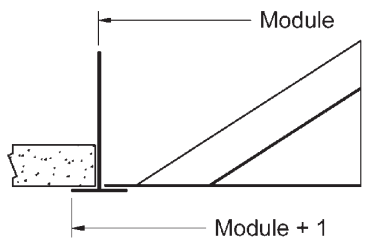

# PRODUCT DIMENSIONS

SC

## Frame Styles

FL

LT

PL

SF\*

		Available Frame Style				Available Control Type				
Module	Neck	SF	LT	PL	FL	00	FW	AH	VH	DR
12X12	6, 8	NA	X	X	X	X	NA	X	NA	NA
24X24	6, 8, 10, 12	X	X	X	X	X	X	X	X	X

\*For Surface Mount (SF) units, a Lay-In (LT) diffuser is shipped with a separate mounting frame

DIMENSIONS IN INCHES