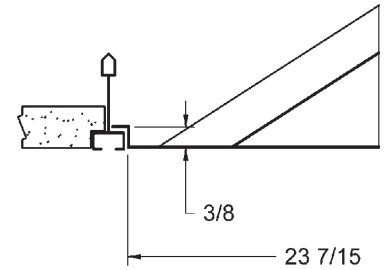

# PRODUCT DIMENSIONS

SC

## Frame Styles

FL

LT

PL

SF\*

		Available Frame Style				Available Control Type				
Module	Neck	SF	LT	PL	FL	00	FW	AH	VH	DR
12X12	6, 8	NA	X	X	X	X	NA	X	NA	NA
24X24	6, 8, 10, 12	X	X	X	X	X	X	X	X	X

\*For Surface Mount (SF) units, a Lay-In (LT) diffuser is shipped with a separate mounting frame

DIMENSIONS IN INCHES