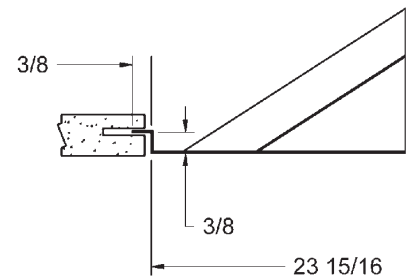

# PRODUCT DIMENSIONS

SC

## Frame Styles

FL

LT

PL

SF\*

		Available Frame Style				Available Control Type				
Module	Neck	SF	LT	PL	FL	00	FW	AH	VH	DR
12X12	6, 8	NA	X	X	X	X	NA	X	NA	NA
24X24	6, 8, 10, 12	X	X	X	X	X	X	X	X	X

\*For Surface Mount (SF) units, a Lay-In (LT) diffuser is shipped with a separate mounting frame

DIMENSIONS IN INCHES