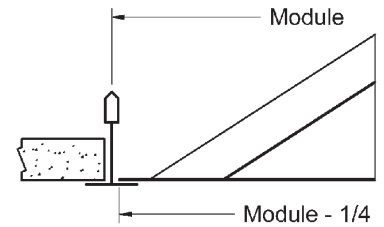

# PRODUCT DIMENSIONS

SC

## Frame Styles

FL

LT

PL

SF\*

		Available Frame Style				Available Control Type				
Module	Neck	SF	LT	PL	FL	00	FW	AH	VH	DR
12X12	6, 8	NA	X	X	X	X	NA	X	NA	NA
24X24	6, 8, 10, 12	X	X	X	X	X	X	X	X	X

\*For Surface Mount (SF) units, a Lay-In (LT) diffuser is shipped with a separate mounting frame

DIMENSIONS IN INCHES