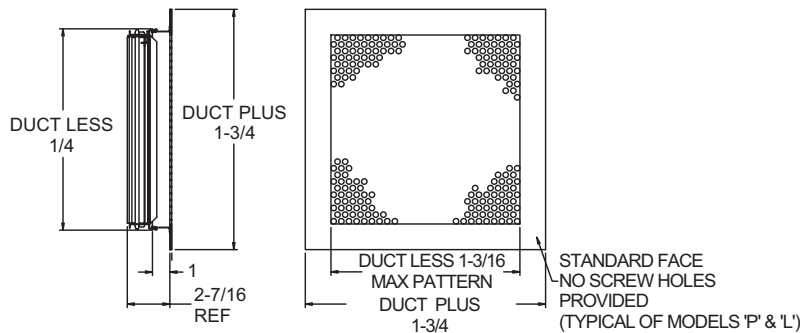

PRODUCT DIMENSIONS

SG900

SG900L, Lattice face plate with plaster frame
Face/Side View Detail

SG900L, Lattice face plate
Face/Side View Detail

SG900P, Perforated face plate
Face/Side View & Damper Detail

DIMENSIONS IN INCHES