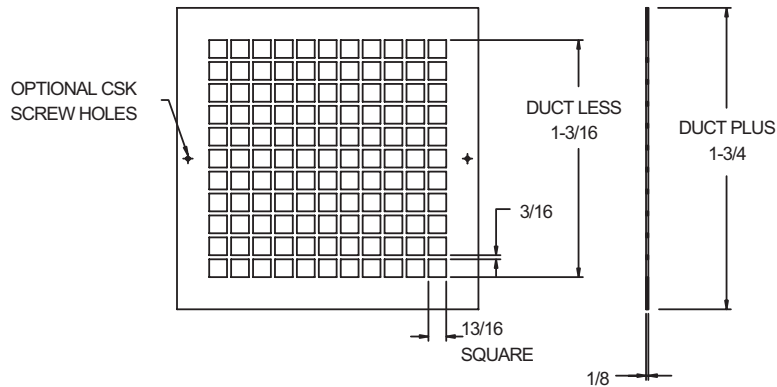

PRODUCT DIMENSIONS

SG900

SG900L, Lattice face plate with plaster frame
Face/Side View Detail

SG900L, Lattice face plate
Face/Side View Detail

SG900P, Perforated face plate
Face/Side View & Damper Detail

DIMENSIONS IN INCHES