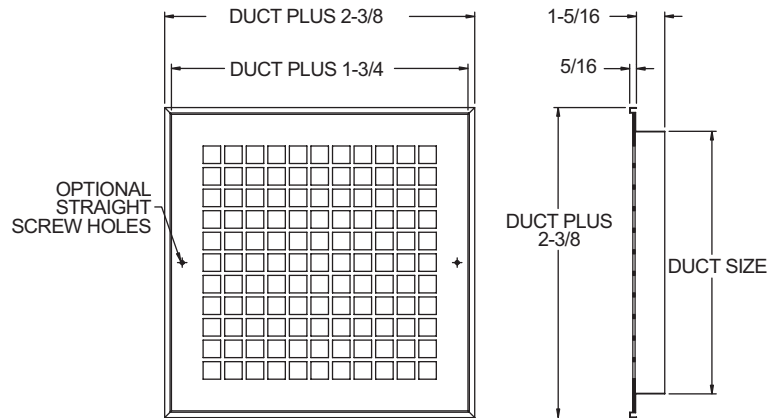

PRODUCT DIMENSIONS

SG900

SG900L, Lattice face plate with plaster frame
Face/Side View Detail

SG900L, Lattice face plate
Face/Side View Detail

SG900P, Perforated face plate
Face/Side View & Damper Detail

DIMENSIONS IN INCHES