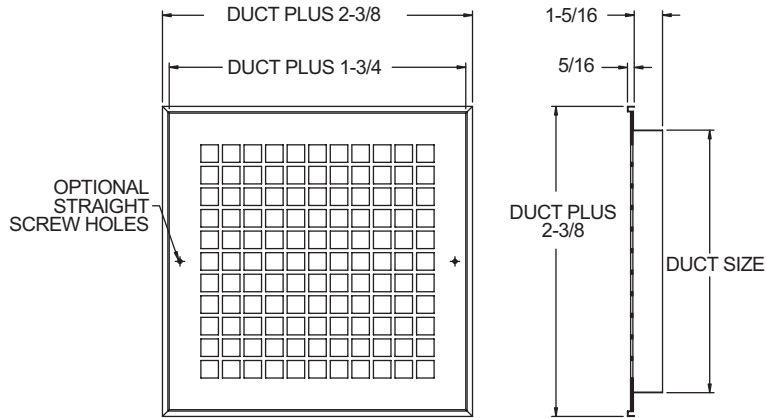

PRODUCT DIMENSIONS

SG800

SG800L, Lattice face plate with plaster frame
Face/Side View Detail

SG800L, Lattice face plate
Face/Side View Detail

SG800P, Perforated face plate
Face/Side View & Damper Detail