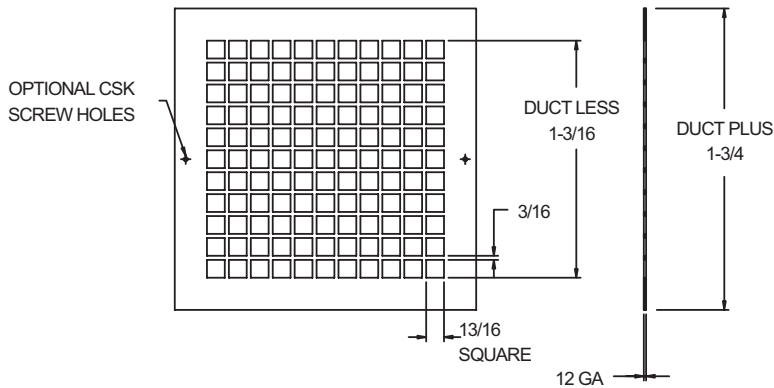

PRODUCT DIMENSIONS

SG800

SG800L, Lattice face plate with plaster frame
Face/Side View Detail

SG800L, Lattice face plate
Face/Side View Detail

SG800P, Perforated face plate
Face/Side View & Damper Detail