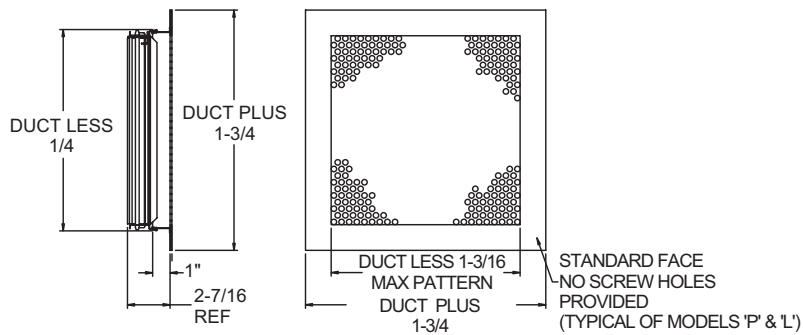

PRODUCT DIMENSIONS

SG800

SG800L, Lattice face plate with plaster frame
Face/Side View Detail

SG800L, Lattice face plate
Face/Side View Detail

SG800P, Perforated face plate
Face/Side View & Damper Detail