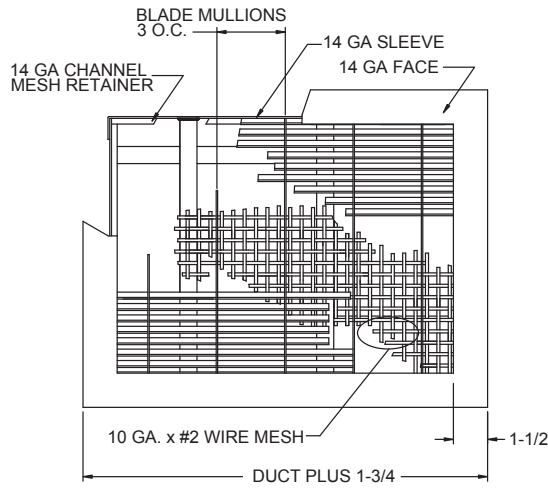

PRODUCT DIMENSIONS

SG600

Face View Detail

Available Sleeve Sizes
6"
8"
10"
12"
18"

Side View/Damper Detail