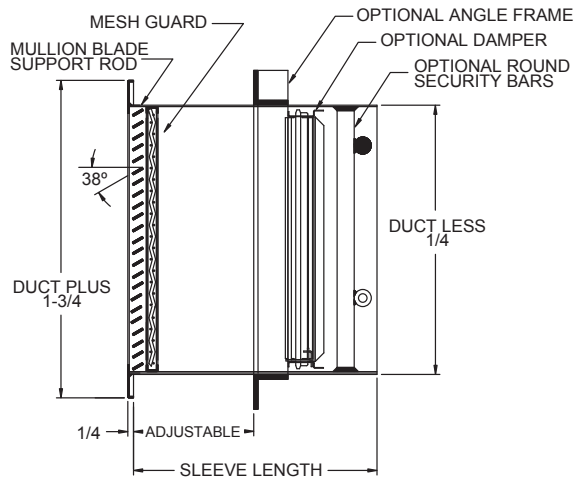

PRODUCT DIMENSIONS

SG600

Face View Detail

Available Sleeve Sizes
6"
8"
10"
12"
18"

Side View/Damper Detail