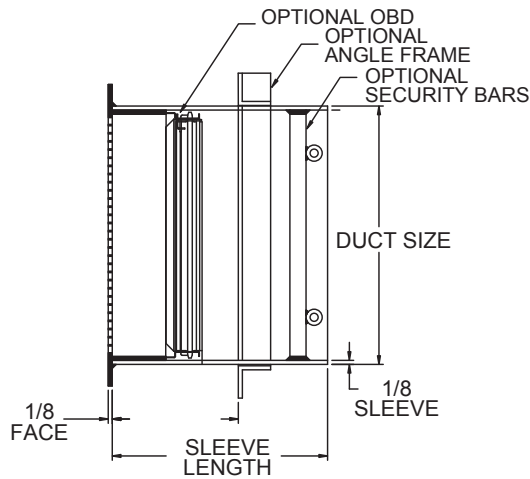

PRODUCT DIMENSIONS

SG200

Face View Detail

Side View Damper Detail

Available Sleeve Sizes
6"
8"
10"
12"
18"

DIMENSIONS IN INCHES