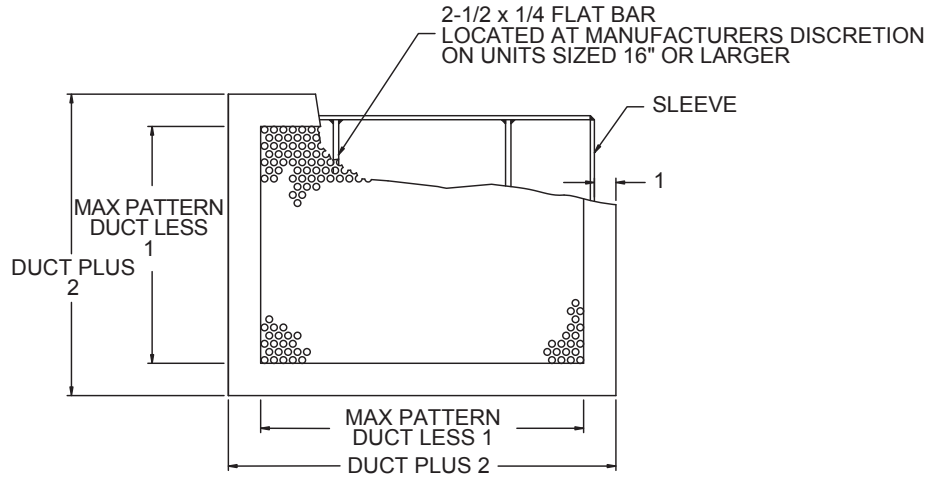

PRODUCT DIMENSIONS

SG200

Face View Detail

Side View Damper Detail

Available Sleeve Sizes
6"
8"
10"
12"
18"

DIMENSIONS IN INCHES