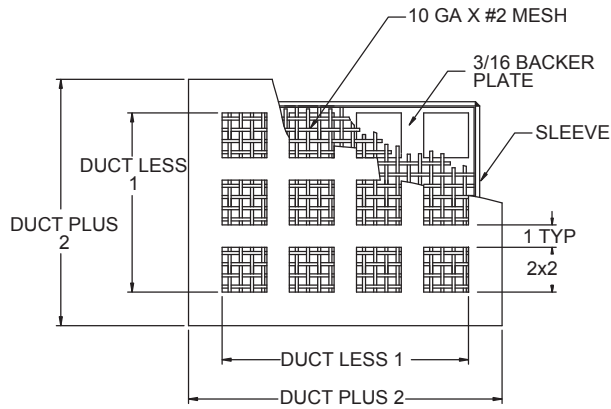

# PRODUCT DIMENSIONS

SC100

Face View Detail

Side View/Damper Detail

Available Sleeve Sizes
6"
8"
10"
12"
18"

DIMENSIONS IN INCHES