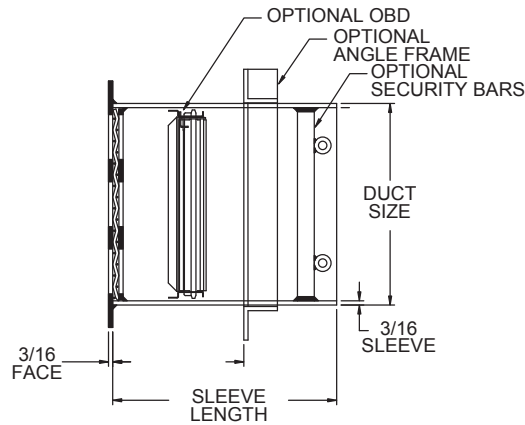

# PRODUCT DIMENSIONS

SC100

Face View Detail

Side View/Damper Detail

Available Sleeve Sizes
6"
8"
10"
12"
18"

DIMENSIONS IN INCHES